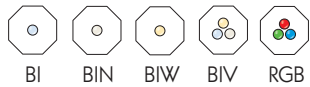

MODULAR and MODULAR RGB will be supply in modules length of 50cm or 1mt with different different aluminium colours: dark grey or light grey.

Low power supply and different optics available, make that product, more interesting for each lighting application.

MODULAR and MODULAR RGB could be drive whit each monochromatic and multicolour RGB electronic control.

OPZIONI DISPONIBILI - AVAILABLE OPTION

Colore dei Led - Led colour

Ottiche - Optic

Potenza dei Led - Led power